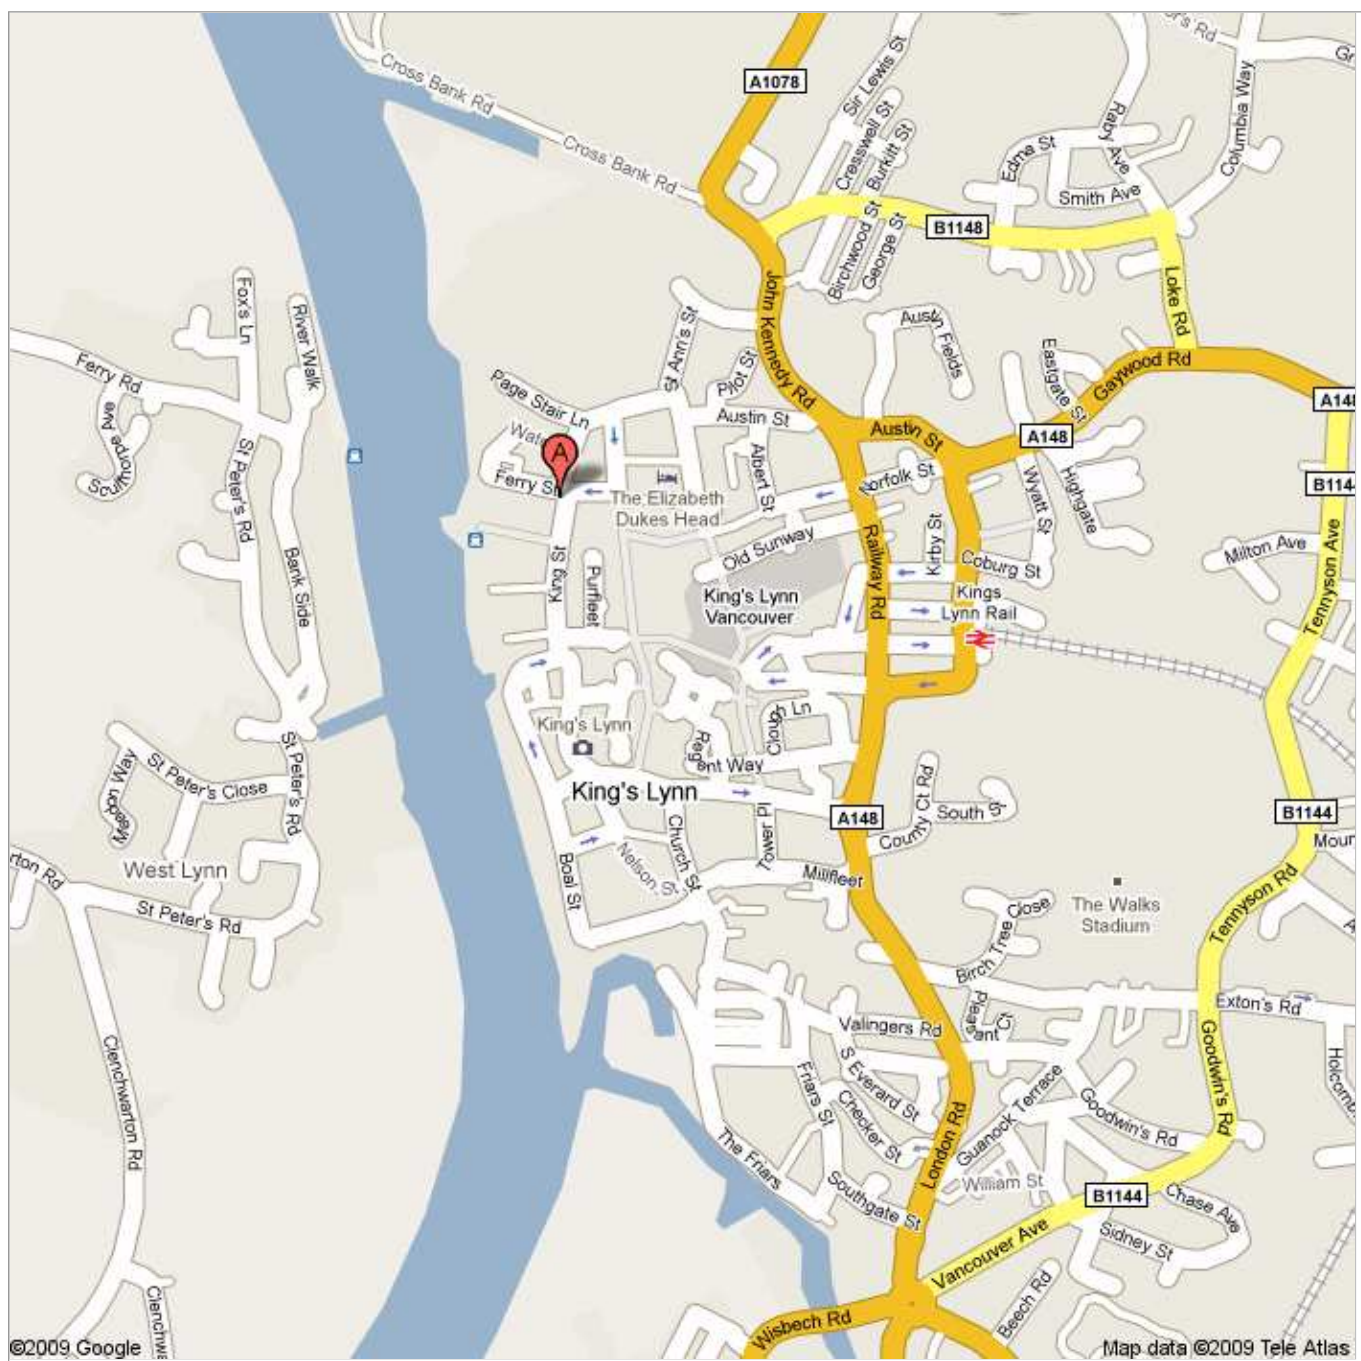

Address **King's Lynn, Norfolk PE30 1EZ**
UK

Get Google Maps on your phone

Text the word "GMAPS" to 466453

©2009 Google

Map data ©2009 Tele Atlas